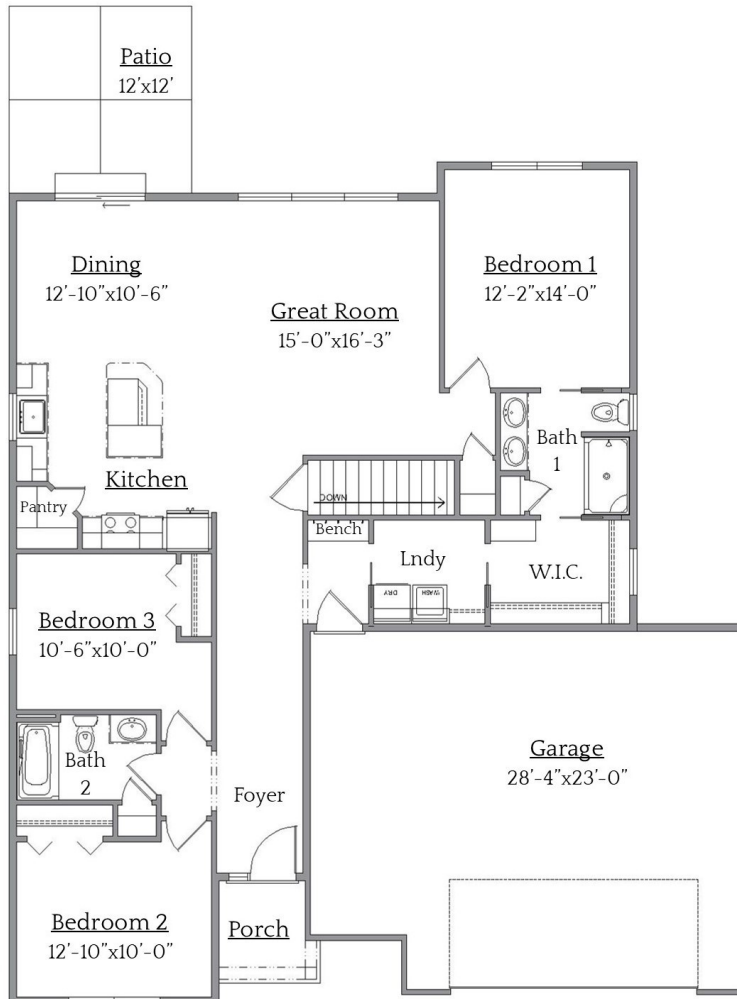

The Baron

Sq. Ft.
1578

Beds
3

Baths
2

Garage
2.5

2523 Messick Dr., Goshen IN | 574-534-2706 | SchrockHomes.com